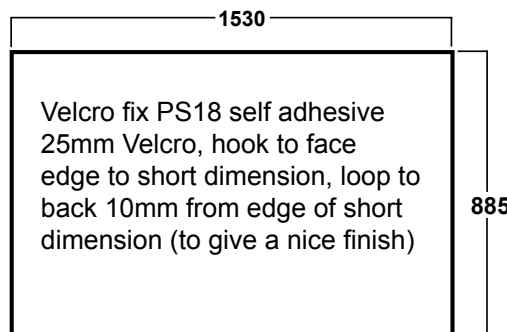

Dimensions & Weights

WEIGHTS	Kg
Top cap	0.55
Inner moulding	0.56
Bottom moulding	0.56
Body panel	1.78
Bag.....	1.04

PACKING

Individual reusable carton.....1.88
 External measurements
925mm x 845mm x 82mm

Bulk packing dimensions and weight dependent on number of units required.

Weights and measurements quoted are approximate.

GRAPHIC INFORMATION

Recommended graphic, print on 150 mic photo-satin paper, encapsulate in 125 mic scuff resistant matt film, to face, and 125 mic gloss film to back.

BODY PANEL
SHORT UNIT

COMPLETE UNIT
SHORT UNIT

COMPLETE UNIT
(ONCE GRAPHICS ARE APPLIED)

GRAPHIC WRAP SIZE

Graphic visual site size
1495mm x 865mm

Graphic not supplied with product, recommended size (if different graphics are used measurements may vary)