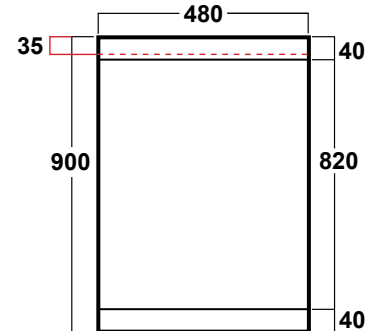

Dimensions & Weights

WEIGHTS	Kg
Top cap	0.55
Inner moulding	0.56
Bottom moulding	0.56
Body panel	1.78
Bag.....	1.04

PACKING

Individual reusable carton.....1.88
 External measurements
925mm x 845mm x 82mm

Bulk packing dimensions and weight dependent on number of units required.

Weights and measurements quoted are approximate.

GRAPHIC INFORMATION

Recommended graphic, print on 150 mic photo-satin paper, encapsulate in 125 mic scuff resistant matt film, to face, and 125 mic gloss film to back.

BODY PANEL
SHORT UNIT

COMPLETE UNIT
SHORT UNIT

COMPLETE UNIT
(ONCE GRAPHICS ARE APPLIED)

GRAPHIC WRAP SIZE

Graphic visual site size
1495mm x 865mm

Graphic not supplied with product, recommended size (if different graphics are used measurements may vary)