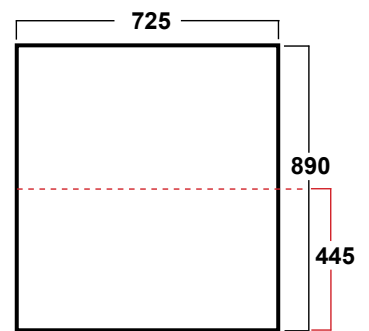

Dimensions & Weights

WEIGHTS	Kg
Top cap	0.55
Inner moulding	0.56
Bottom moulding	0.56
Body panel	1.78
Bag.....	1.04

PACKING

Individual reusable carton.....1.88
 External measurements
925mm x 845mm x 82mm

Bulk packing dimensions and weight dependent on number of units required.

Weights and measurements quoted are approximate.

GRAPHIC INFORMATION

Recommended graphic, print on 150 mic photo-satin paper, encapsulate in 125 mic scuff resistant matt film, to face, and 125 mic gloss film to back.

BODY PANEL
SHORT UNIT

COMPLETE UNIT
SHORT UNIT

COMPLETE UNIT
(ONCE GRAPHICS ARE APPLIED)

GRAPHIC WRAP SIZE

Graphic visual site size
1495mm x 865mm

Graphic not supplied with product, recommended size (if different graphics are used measurements may vary)