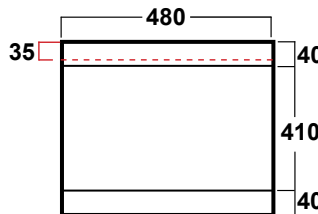

Dimensions & Weights

WEIGHTS	Kg
Top cap	0.55
Inner moulding	0.56
Bottom moulding	0.56
Body panel	1.78
Bag.....	1.04

PACKING

Individual reusable carton.....1.88
 External measurements
925mm x 845mm x 82mm

Bulk packing dimensions and weight dependent on number of units required.

Weights and measurements quoted are approximate.

GRAPHIC INFORMATION

Recommended graphic, print on 150 mic photo-satin paper, encapsulate in 125 mic scuff resistant matt film, to face, and 125 mic gloss film to back.

BODY PANEL
SHORT UNIT

COMPLETE UNIT
SHORT UNIT

COMPLETE UNIT
(ONCE GRAPHICS ARE APPLIED)

GRAPHIC WRAP SIZE

Graphic visual site size
1495mm x 865mm

Graphic not supplied with product, recommended size (if different graphics are used measurements may vary)