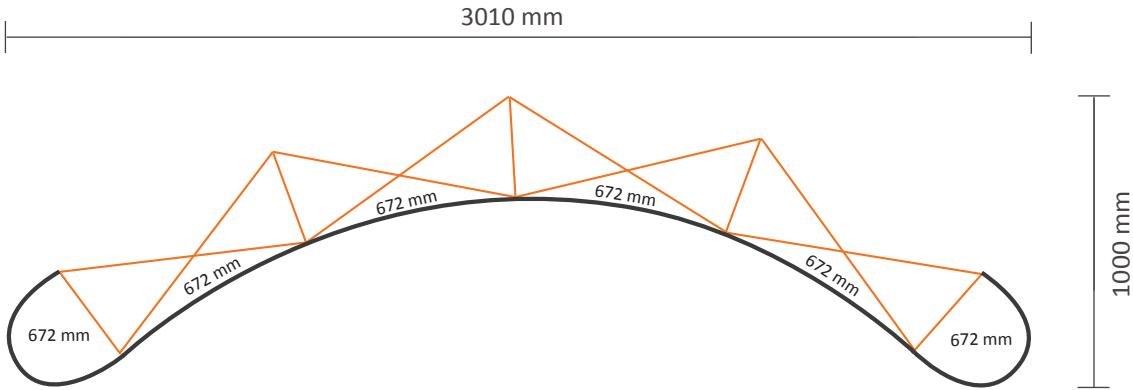

# Pop-Up Magnetic 4x3 Curved (PUM43C)

## Graphical specifications

Number of prints: 6  
Actual size of print: 672 \* 2236mm (W/H)  
Actual total size: 4032 \* 2236mm (W/H)