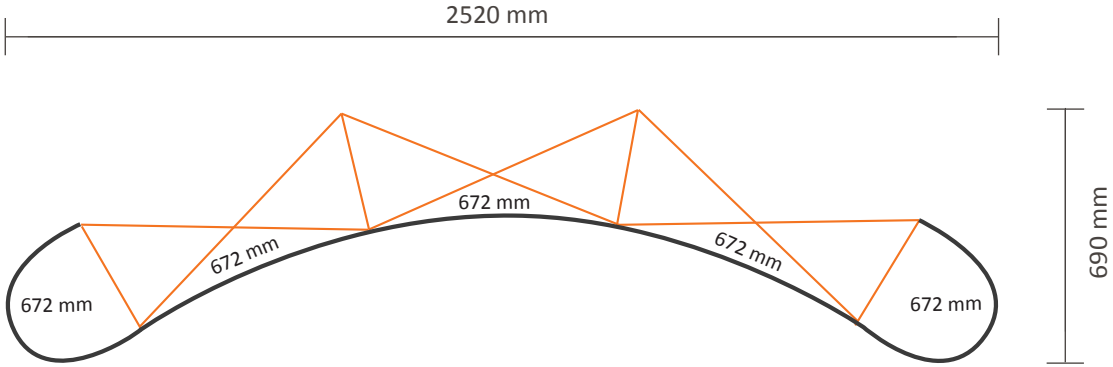

# Pop-Up Magnetic 3x3 Curved (PUM33C)

## Graphical specifications

Number of prints: 5  
Actual size of print: 672 \* 2236mm (W/H)  
Actual total size: 3360 \* 2236mm (W/H)