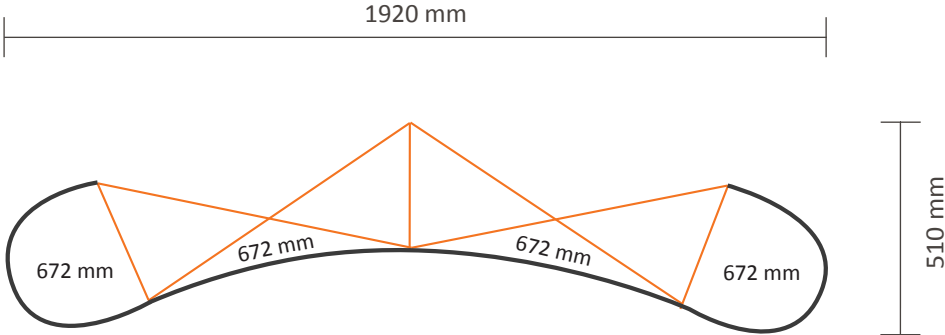

Pop-Up Magnetic 2x3 Curved (PUM23C)

Graphical specifications

Number of prints: 4
Actual size of print: 672 * 2236mm (W/H)
Actual total size: 2688 * 2236mm (W/H)