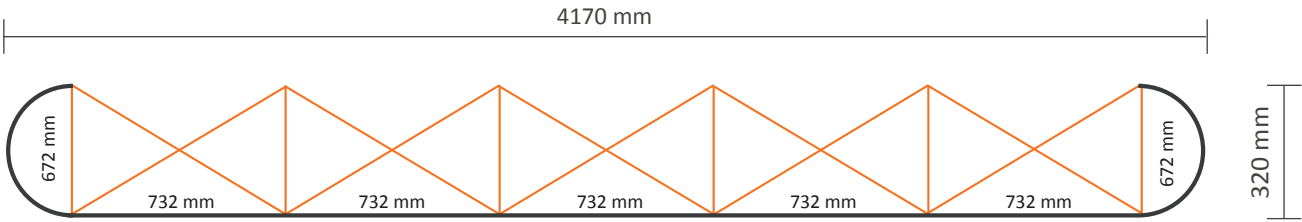

Pop-Up Magnetic 5x3 Straight (PUM53S)

Graphical specifications

Number of prints: 7

Actual size of print:

- *Front side, 5 panels: 732 * 2236mm (W/H)
- *Left / right side, 2 panels: 672 * 2236mm (W/H)

Actual total size: 5004 * 2236mm (W/H)