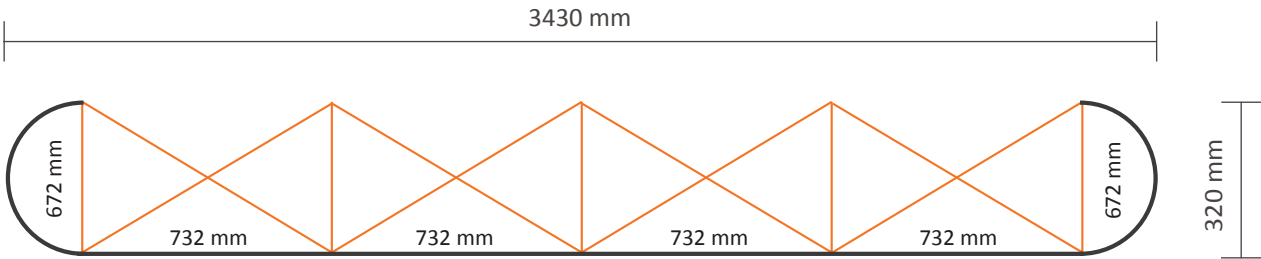

Pop-Up Magnetic 4x3 Straight (PUM43S)

Graphical specifications

Number of prints: 6
 Actual size of print:
 *Front side, 4 panels: 732 * 2236mm (W/H)
 *Left / right side, 2 panels: 672 * 2236mm (W/H)
 Actual total size: 4272 * 2236mm (W/H)