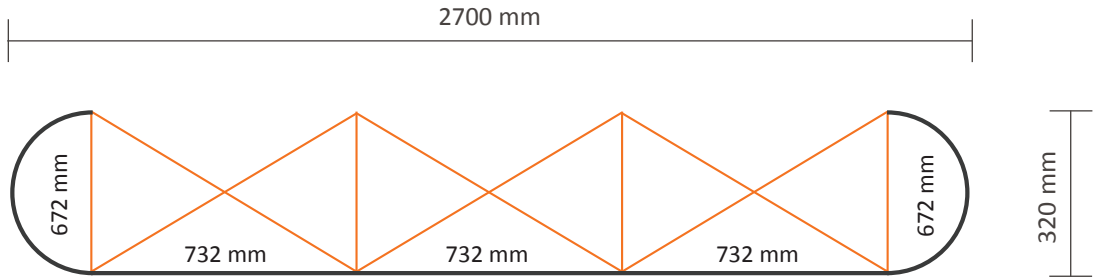

Pop-Up Magnetic 3x3 Straight (PUM33S)

Graphical specifications

Number of prints: 5
 Actual size of print:
 *Front side, 3 panels: 732 * 2236mm (W/H)
 *Left / right side, 2 panels: 672 * 2236mm (W/H)
 Actual total size: 3540 * 2236mm (W/H)