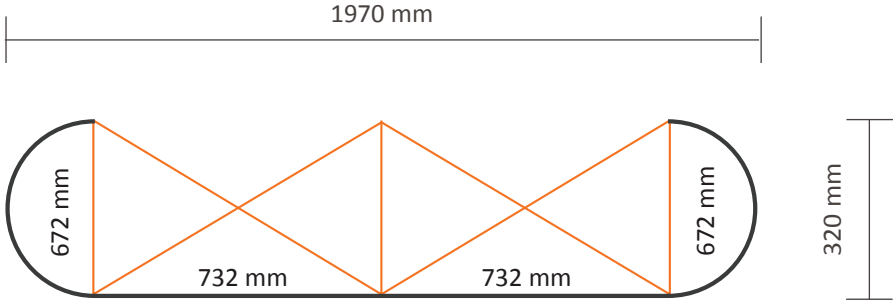

# Pop-Up Magnetic 2x3 Straight (PUM23S)

## Graphical specifications

- Number of prints: 4
- Actual size of print:
  - \*Front side, 2 panels: 732 \* 2236mm (W/H)
  - \*Left / right side, 2 panels: 672 \* 2236mm (W/H)
- Actual total size: 2808 \* 2236mm (W/H)