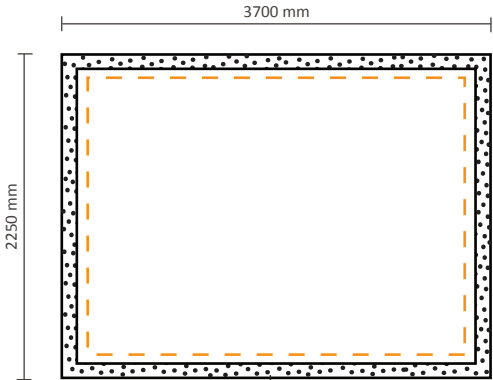

Pop-Up Fabric 5x3 (PUF53S)

Graphical specifications

Excluding visual at left / right side
Actual size of visual:

3700 * 2250mm (W/H)

5 cm Velcro loop on backside

Including visual at left / right side
Actual size of visual:

4300 * 2250mm (W/H)

5 cm Velcro loop on backside