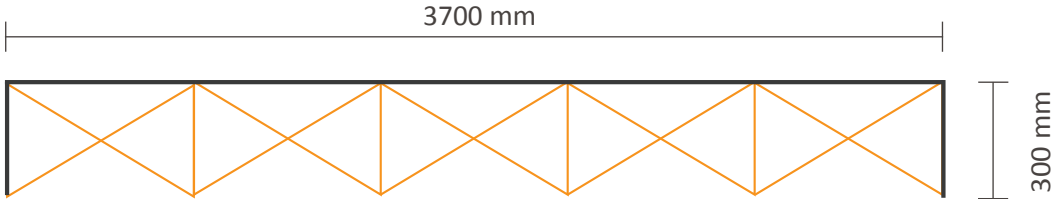

Pop-Up Fabric 5x3 (PUF53S)

Graphical specifications

Excluding visual at left / right side
Actual size of visual:

3700 * 2250mm (W/H)

5 cm Velcro loop on backside

Including visual at left / right side
Actual size of visual:

4300 * 2250mm (W/H)

5 cm Velcro loop on backside