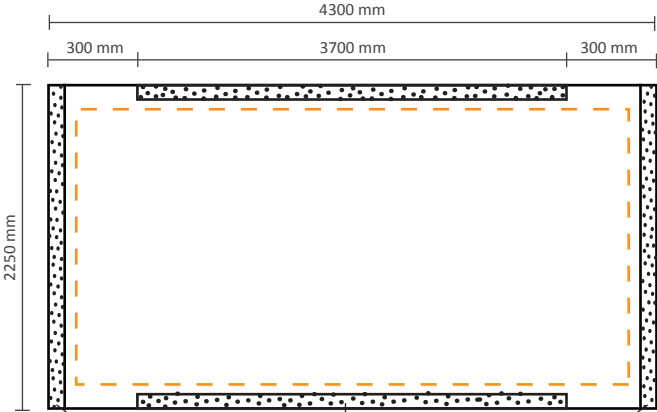

Pop-Up Fabric 5x3 (PUF53S)

Graphical specifications

Excluding visual at left / right side
Actual size of visual:

3700 * 2250mm (W/H)

5 cm Velcro loop on backside

Including visual at left / right side
Actual size of visual:

4300 * 2250mm (W/H)

5 cm Velcro loop on backside