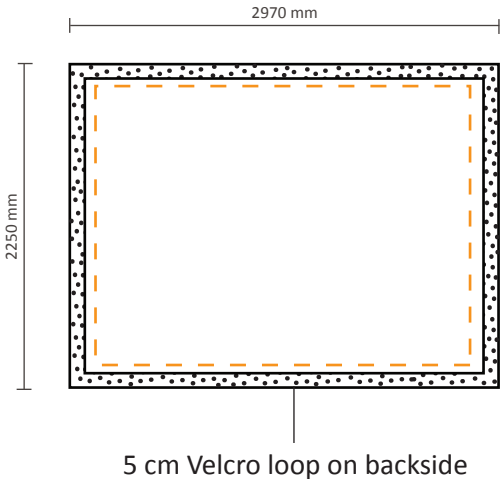

Pop-Up Fabric 4x3 (PUF43S)

Graphical specifications

Excluding visual at left / right side

Actual size of visual: 2970 * 2250mm (W/H)

Including visual at left / right side

Actual size of visual: 3570 * 2250mm (W/H)