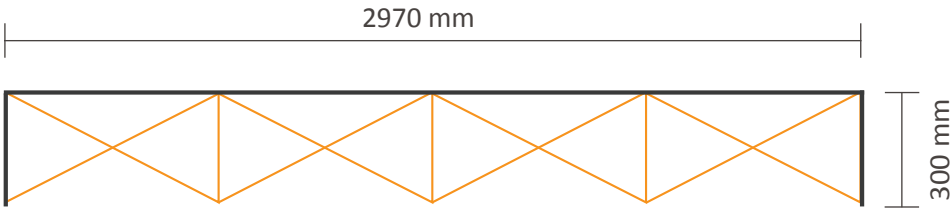

Pop-Up Fabric 4x3 (PUF43S)

Graphical specifications

Excluding visual at left / right side

Actual size of visual: 2970 * 2250mm (W/H)

Including visual at left / right side

Actual size of visual: 3570 * 2250mm (W/H)