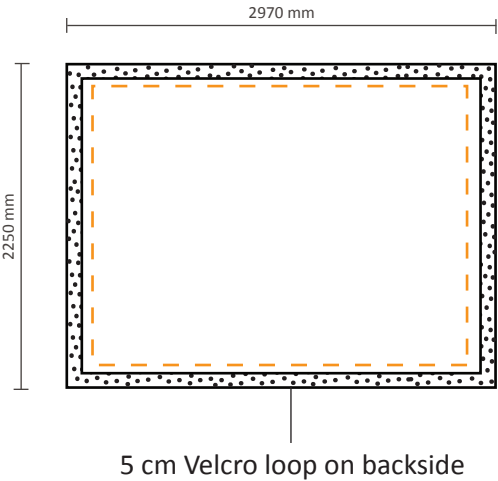

1510 * 2250mm (W/H)

Including visual at left / right side
Actual size of visual:

2110 * 2250mm (W/H)

Pop-Up Fabric 3x3 (PUF33S)

Graphical specifications

Excluding visual at left / right side

Actual size of visual: 2240 * 2250mm (W/H)

Including visual at left / right side

Actual size of visual: 2840 * 2250mm (W/H)

Pop-Up Fabric 4x3 (PUF43S)

Graphical specifications

Excluding visual at left / right side

Actual size of visual: 2970 * 2250mm (W/H)

Including visual at left / right side

Actual size of visual: 3570 * 2250mm (W/H)

Pop-Up Fabric 5x3 (PUF53S)

Graphical specifications

Excluding visual at left / right side
Actual size of visual:

3700 * 2250mm (W/H)

5 cm Velcro loop on backside

Including visual at left / right side
Actual size of visual:

4300 * 2250mm (W/H)

5 cm Velcro loop on backside