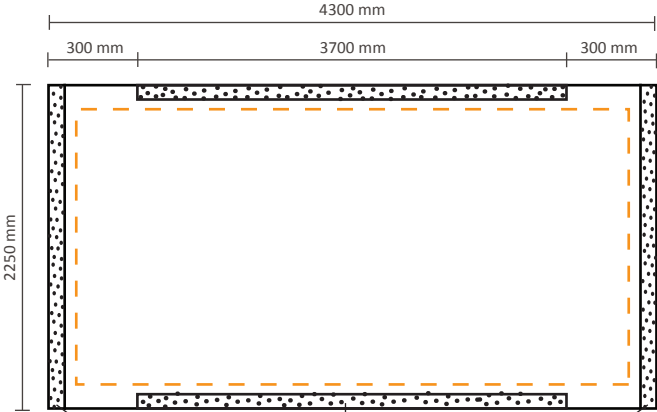

1510 * 2250mm (W/H)

Including visual at left / right side
Actual size of visual:

2110 * 2250mm (W/H)

Pop-Up Fabric 3x3 (PUF33S)

Graphical specifications

Excluding visual at left / right side

Actual size of visual: 2240 * 2250mm (W/H)

Including visual at left / right side

Actual size of visual: 2840 * 2250mm (W/H)

Pop-Up Fabric 4x3 (PUF43S)

Graphical specifications

Excluding visual at left / right side

Actual size of visual: 2970 * 2250mm (W/H)

Including visual at left / right side

Actual size of visual: 3570 * 2250mm (W/H)

Pop-Up Fabric 5x3 (PUF53S)

Graphical specifications

Excluding visual at left / right side
Actual size of visual:

3700 * 2250mm (W/H)

5 cm Velcro loop on backside

Including visual at left / right side
Actual size of visual:

4300 * 2250mm (W/H)

5 cm Velcro loop on backside