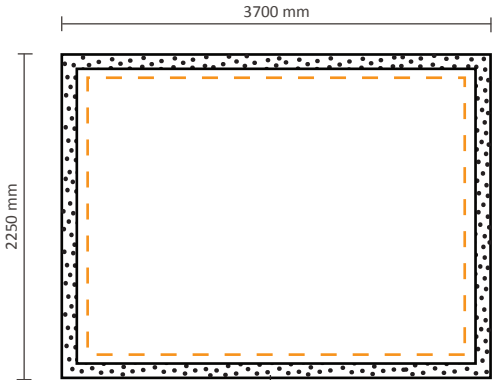

1510 * 2250mm (W/H)

Including visual at left / right side
Actual size of visual:

2110 * 2250mm (W/H)

Pop-Up Fabric 3x3 (PUF33S)

Graphical specifications

Excluding visual at left / right side

Actual size of visual: 2240 * 2250mm (W/H)

Including visual at left / right side

Actual size of visual: 2840 * 2250mm (W/H)

Pop-Up Fabric 4x3 (PUF43S)

Graphical specifications

Excluding visual at left / right side

Actual size of visual: 2970 * 2250mm (W/H)

Including visual at left / right side

Actual size of visual: 3570 * 2250mm (W/H)

Pop-Up Fabric 5x3 (PUF53S)

Graphical specifications

Excluding visual at left / right side
Actual size of visual:

3700 * 2250mm (W/H)

5 cm Velcro loop on backside

Including visual at left / right side
Actual size of visual:

4300 * 2250mm (W/H)

5 cm Velcro loop on backside