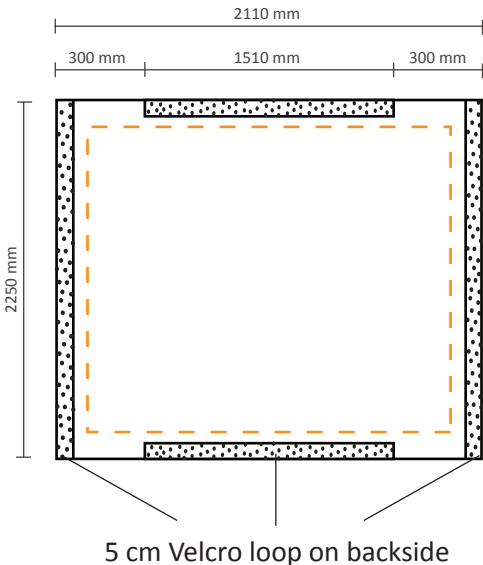

1510 * 2250mm (W/H)

Including visual at left / right side
Actual size of visual:

2110 * 2250mm (W/H)

Pop-Up Fabric 3x3 (PUF33S)

Graphical specifications

Excluding visual at left / right side

Actual size of visual: 2240 * 2250mm (W/H)

Including visual at left / right side

Actual size of visual: 2840 * 2250mm (W/H)

Pop-Up Fabric 4x3 (PUF43S)

Graphical specifications

Excluding visual at left / right side

Actual size of visual: 2970 * 2250mm (W/H)

Including visual at left / right side

Actual size of visual: 3570 * 2250mm (W/H)

Pop-Up Fabric 5x3 (PUF53S)

Graphical specifications

Excluding visual at left / right side
Actual size of visual:

3700 * 2250mm (W/H)

5 cm Velcro loop on backside

Including visual at left / right side
Actual size of visual:

4300 * 2250mm (W/H)

5 cm Velcro loop on backside