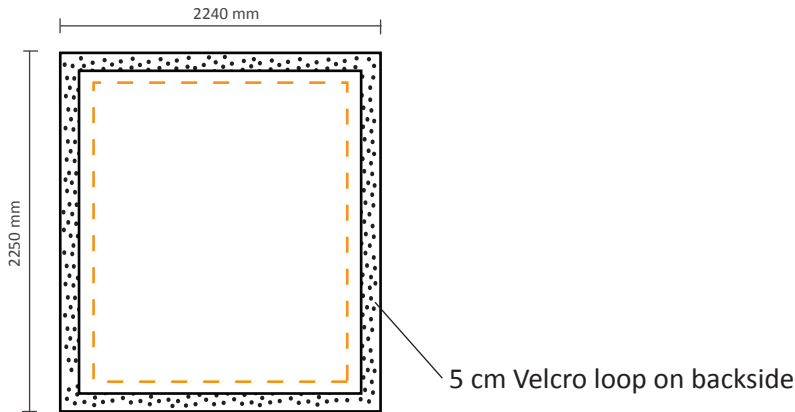

1510 * 2250mm (W/H)

Including visual at left / right side
Actual size of visual:

2110 * 2250mm (W/H)

Pop-Up Fabric 3x3 (PUF33S)

Graphical specifications

Excluding visual at left / right side

Actual size of visual: 2240 * 2250mm (W/H)

Including visual at left / right side

Actual size of visual: 2840 * 2250mm (W/H)

Pop-Up Fabric 4x3 (PUF43S)

Graphical specifications

Excluding visual at left / right side

Actual size of visual: 2970 * 2250mm (W/H)

Including visual at left / right side

Actual size of visual: 3570 * 2250mm (W/H)

Pop-Up Fabric 5x3 (PUF53S)

Graphical specifications

Excluding visual at left / right side
Actual size of visual:

3700 * 2250mm (W/H)

5 cm Velcro loop on backside

Including visual at left / right side
Actual size of visual:

4300 * 2250mm (W/H)

5 cm Velcro loop on backside