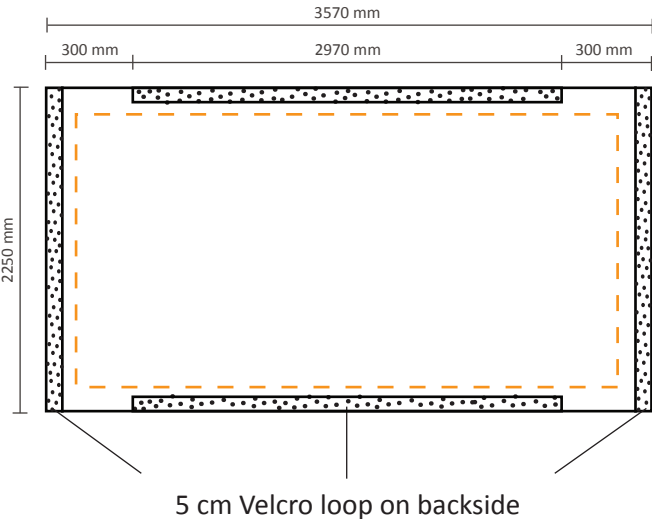

1510 * 2250mm (W/H)

Including visual at left / right side
Actual size of visual:

2110 * 2250mm (W/H)

Pop-Up Fabric 3x3 (PUF33S)

Graphical specifications

Excluding visual at left / right side

Actual size of visual: 2240 * 2250mm (W/H)

Including visual at left / right side

Actual size of visual: 2840 * 2250mm (W/H)

Pop-Up Fabric 4x3 (PUF43S)

Graphical specifications

Excluding visual at left / right side

Actual size of visual: 2970 * 2250mm (W/H)

Including visual at left / right side

Actual size of visual: 3570 * 2250mm (W/H)

Pop-Up Fabric 5x3 (PUF53S)

Graphical specifications

Excluding visual at left / right side
Actual size of visual:

3700 * 2250mm (W/H)

5 cm Velcro loop on backside

Including visual at left / right side
Actual size of visual:

4300 * 2250mm (W/H)

5 cm Velcro loop on backside