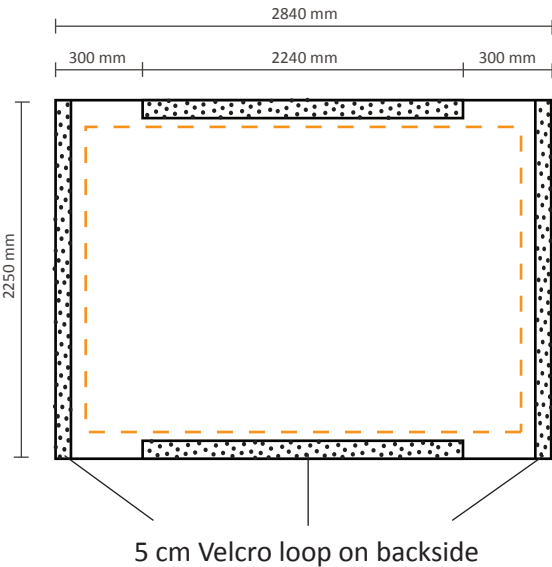

1510 * 2250mm (W/H)

Including visual at left / right side
Actual size of visual:

2110 * 2250mm (W/H)

Pop-Up Fabric 3x3 (PUF33S)

Graphical specifications

Excluding visual at left / right side

Actual size of visual: 2240 * 2250mm (W/H)

Including visual at left / right side

Actual size of visual: 2840 * 2250mm (W/H)

Pop-Up Fabric 4x3 (PUF43S)

Graphical specifications

Excluding visual at left / right side

Actual size of visual: 2970 * 2250mm (W/H)

Including visual at left / right side

Actual size of visual: 3570 * 2250mm (W/H)

Pop-Up Fabric 5x3 (PUF53S)

Graphical specifications

Excluding visual at left / right side
Actual size of visual:

3700 * 2250mm (W/H)

5 cm Velcro loop on backside

Including visual at left / right side
Actual size of visual:

4300 * 2250mm (W/H)

5 cm Velcro loop on backside