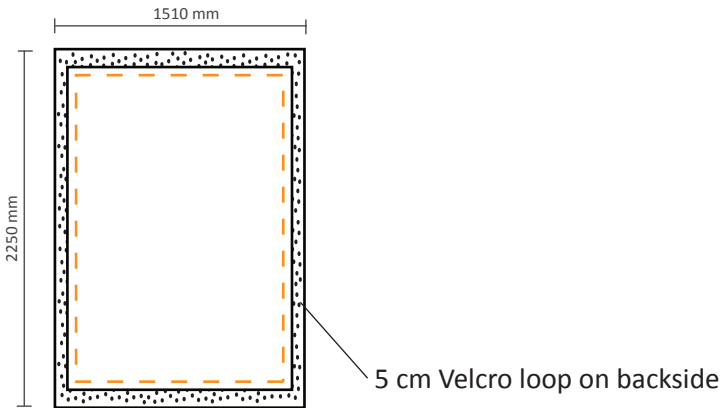

- Remove all sizes and lines (orange & black).
- Supply in real size in PDF via e-mail / YouSendit / WeTransfer.

Pop-Up Fabric 2x3 (PUF23S)

Graphical specifications

Excluding visual at left / right side
Actual size of visual:

1510 * 2250mm (W/H)

Including visual at left / right side
Actual size of visual:

2110 * 2250mm (W/H)

Pop-Up Fabric 3x3 (PUF33S)

Graphical specifications

Excluding visual at left / right side

Actual size of visual: 2240 * 2250mm (W/H)

Including visual at left / right side

Actual size of visual: 2840 * 2250mm (W/H)

Pop-Up Fabric 4x3 (PUF43S)

Graphical specifications

Excluding visual at left / right side

Actual size of visual: 2970 * 2250mm (W/H)

Including visual at left / right side

Actual size of visual: 3570 * 2250mm (W/H)

Pop-Up Fabric 5x3 (PUF53S)

Graphical specifications

Excluding visual at left / right side
Actual size of visual:

3700 * 2250mm (W/H)