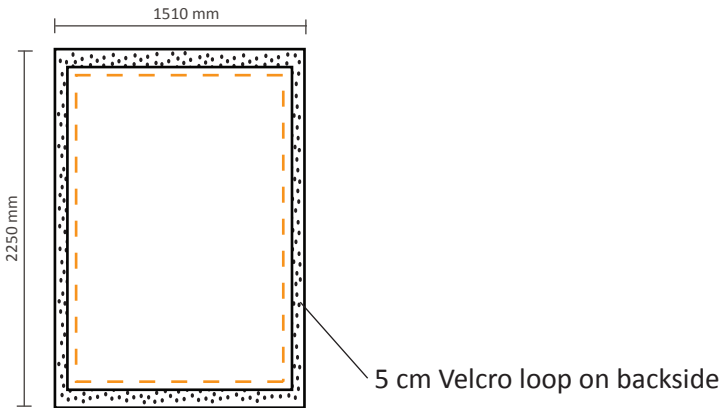

# Pop-Up Fabric 2x3 (PUF23S)

## Graphical specifications

**Excluding** visual at left / right side  
Actual size of visual:

1510 \* 2250mm (W/H)

**Including** visual at left / right side  
Actual size of visual:

2110 \* 2250mm (W/H)