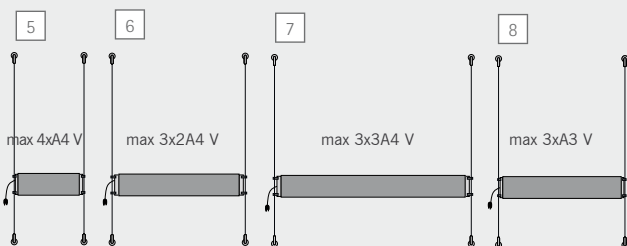

trasformatore kit: 4pz supporti per cavo, cavo d'acciaio 1x5m, spina, trasformatore in contenitore alluminio color argento con fissaggi per cavo, per montaggio libero su cavo

transformator kit: 4st. seilhalter, 1x5m stahlseil, netzstecker, transformator in silber eloxiertem aluminium-container mit seilhalter, am seil in beliebiger höhe zu befestigen

transformator kit: 4pcs cable support, 1x5m steel cable, power plug, transformator in silver anodized aluminium containers with cable support, can be mounted at will to the cable

fly shine

1	YSEP1A4V	fly shine panel 1 A4 V, 1pc
2	YSEP2A4V	fly shine panel 2 A4 V, 1pc
3	YSEP3A4V	fly shine panel 3 A4 V, 1pc
4	YSEP1A3H	fly shine panel 1 A3 H, 1pc
5	YSETKA4V	flyshine transformator kit A4 V, 1pc
6	YSETK2A4V	fly shine transformator kit 2x A4 V, 1pc
7	YSETK3A4V	fly shine transformator kit 3x A4 V, 1pc
8	YSETKA3H	fly shine transformator kit A3 H, 1pc
9	YSES4X1A4V	fly shine set 4x1 A4 V, 1pc
10	YSES3X2A4V	fly shine set 3x2 A4 V, 1pc
11	YSES3X3A4V	fly shine set 3x3 A4 V, 1pc
12	YSES3XA3H	fly shine set 3x1 A3 H, 1pc