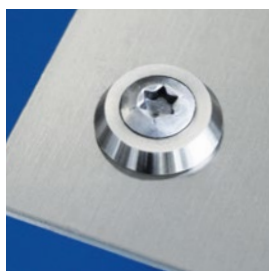

ring steel

MADE IN EU design by KD