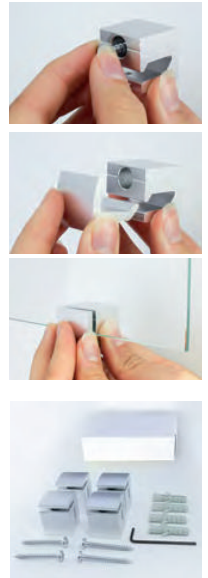

Klemmsystem für Paneele diverser Stärken ohne Bohrung. Verwenden Sie Clamper im Sandwichsystem oder mit einzelnen Paneelen. Verschiedene Längen zur Auswahl.

Material: Silbermatt eloxiertes Aluminium

Clamp system for panels in different thicknesses without holes. You can use Clamper as sandwich system or with single panels. We provide you with different lengths.

Material: silver matt anodized aluminium.

code			pc/box	price/box	load/pc	scale 1:20
1 FCL60	Fisso clamper, 60mm	✓	1		5kg A	60mm
2 FCL100	Fisso clamper, 100mm	✓	1		5kg A	100mm
3 FCL200	Fisso clamper, 200mm	✓	1		5kg A	200mm
4 FCL300	Fisso clamper, 300mm	✓	1		5kg A	300mm
5 FCL400	Fisso clamper, 400mm	✓	1		10kg A	400mm
6 FCL600	Fisso clamper, 600mm	✓	1		10kg A	600mm
7 FCL900	Fisso clamper, 900mm	✓	1		10kg A	900mm

clamper 25

Variables Klemmsystem für Paneele ohne Bohrung. Paneele diverser Stärken werden ohne Bohrung sicher befestigt. Befestigung: Klemmsystem ohne Bohrung, manipulationssicher. Material: silber matt eloxiertes Aluminium.

Variable clamp-systems for panels without holes in different thicknesses. You can use Clamper as sandwich system or with single panels. Material: silver matt anodized aluminium.

FIXINGS

code

8 FCL25SET

clamper satin silver, 25mm