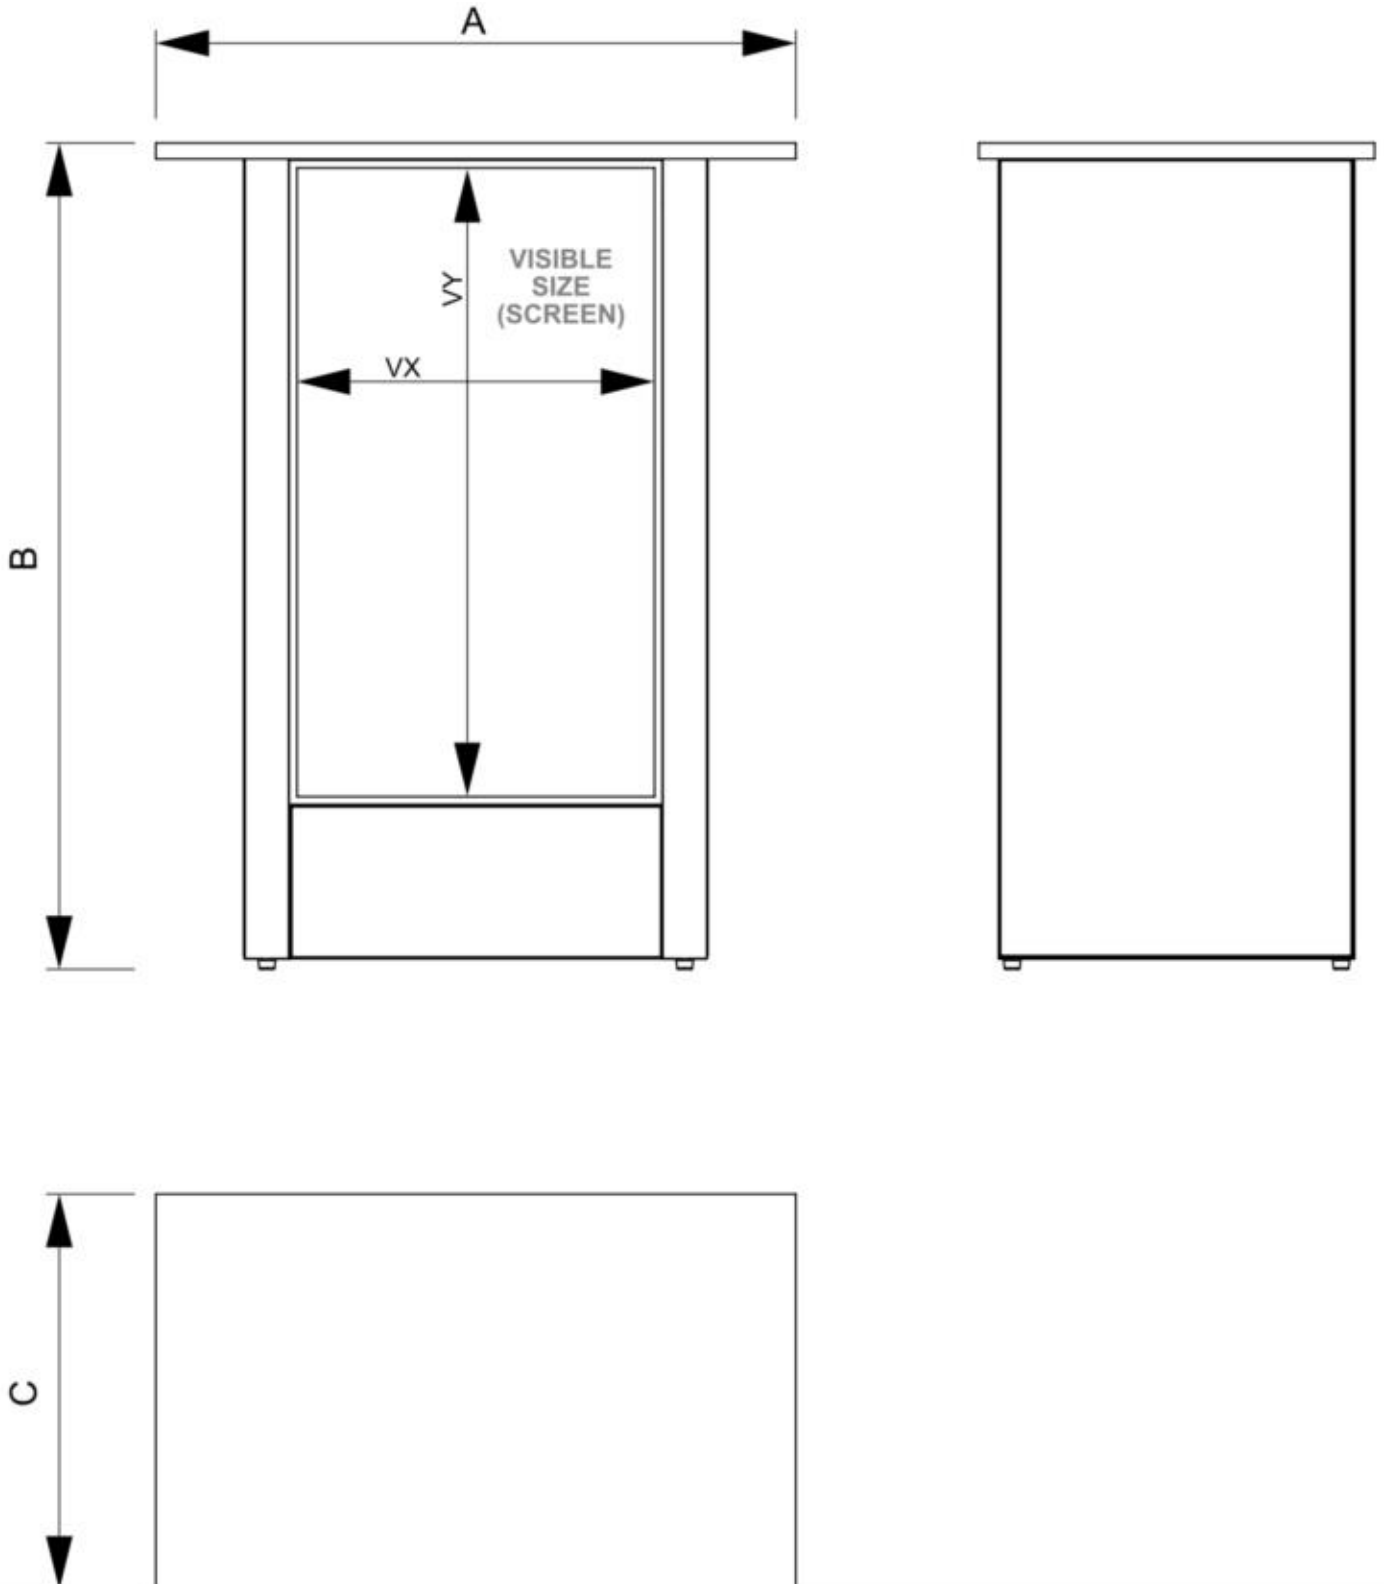

PRODUCT SHEET

Digital Counter Futuro with 32" Samsung Screen Vertical, White

DICOUNTER32C9003ESF

- Premium counter with a digital presentation in portrait orientation
- Easy to assemble
- Standard with black graphics on the sides (SEG)
- New: White colour
- Add your own printed branding [here](#)

PRODUCT SHEET

Digital Counter Futuro with 32" Samsung Screen Vertical, White

DICOUNTER32C9003ESF

PRODUCT SHEET

Digital Counter Futuro with 32" Samsung Screen Vertical, White

DICOUNTER32C9003ESF

GENERAL INFO

SKU	Sizes (mm) (A x B x C)	Format (mm)	Visible size (mm) (VXxVY)	Hole spacing (mm) (XxY)
DICOUNTER32C9003ESF	720 x 928 x 445	32"	392,85 x 698,4 mm	-

Orientation	Weight (kg)
Vertical	23,10

MONITOR SPECIFICATIONS

Monitor type	LCD Size	Ratio	Resolution (px)	Contrast	Monitor dimensions (mm) (WxHxD)
Samsung QM32C	32"	16:9	1920 x 1080	1200:1	727,3 x 421,9 x 28,5

Response Time (ms)	Nit (nt)	Operating time	Operating system	Touch monitor	Touch foil
8	400	24/7	Tizen	No	No