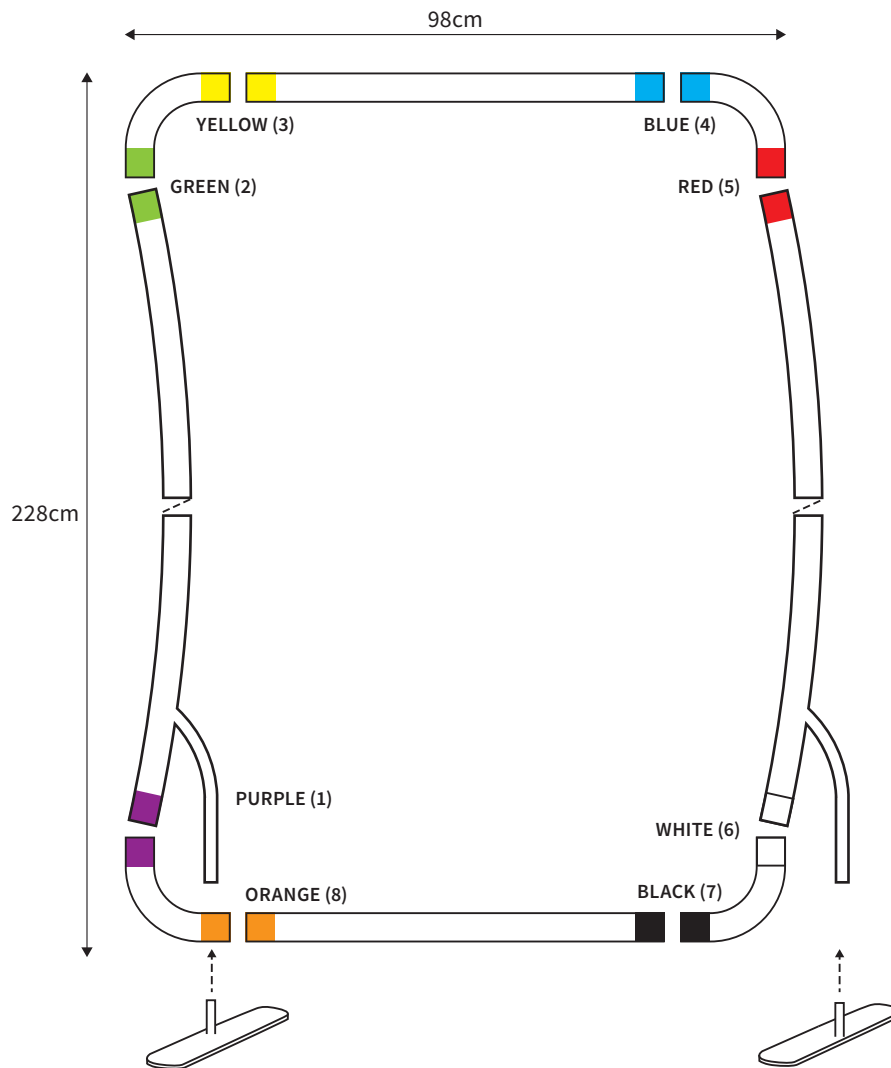

MANUAL

SHAPE ARCH
WIDTH 248cm
HEIGHT 228cm

PARTS LIST					
				2x	TUBE HORIZONTAL (ø 3cm)
	4x	CORNER		2x	TUBE VERTICAL (ø 3cm)
	2x	FOOT		1x	TUBE SUPPORT (ø 2cm)

MANUAL

SHAPE ARCH
WIDTH 98cm
HEIGHT 228cm

PARTS LIST				2x	TUBE HORIZONTAL (ø 3cm)
	4x	CORNER		2x	TUBE VERTICAL (ø 3cm)
	2x	FOOT			

MANUAL

SHAPE ARCH
WIDTH 148cm
HEIGHT 228cm

PARTS LIST				2x	TUBE HORIZONTAL (ø 3cm)
	4x	CORNER		2x	TUBE VERTICAL (ø 3cm)
	2x	FOOT			

MANUAL

SHAPE ARCH
WIDTH 198cm
HEIGHT 228cm

PARTS LIST					
				2x	TUBE HORIZONTAL (ø 3cm)
	4x	CORNER		2x	TUBE VERTICAL (ø 3cm)
	2x	FOOT			

MANUAL

SHAPE ARCH
WIDTH 298cm
HEIGHT 228cm

PARTS LIST					
				2x	TUBE HORIZONTAL (ø 3cm)
	4x	CORNER		2x	TUBE VERTICAL (ø 3cm)
	2x	FOOT		1x	TUBE SUPPORT (ø 2cm)

MANUAL

SHAPE ARCH
WIDTH 398cm
HEIGHT 228cm

PARTS LIST

	4x	CORNER		2x	TUBE HORIZONTAL (ø 3cm)
	2x	FOOT		2x	TUBE VERTICAL (ø 3cm)
				1x	TUBE SUPPORT (ø 2cm)

MANUAL

SHAPE ARCH
WIDTH 498cm
HEIGHT 228cm

PARTS LIST

	4x	CORNER		2x	TUBE HORIZONTAL (ø 3cm)
	2x	FOOT		2x	TUBE VERTICAL (ø 3cm)
				2x	TUBE SUPPORT (ø 2cm)