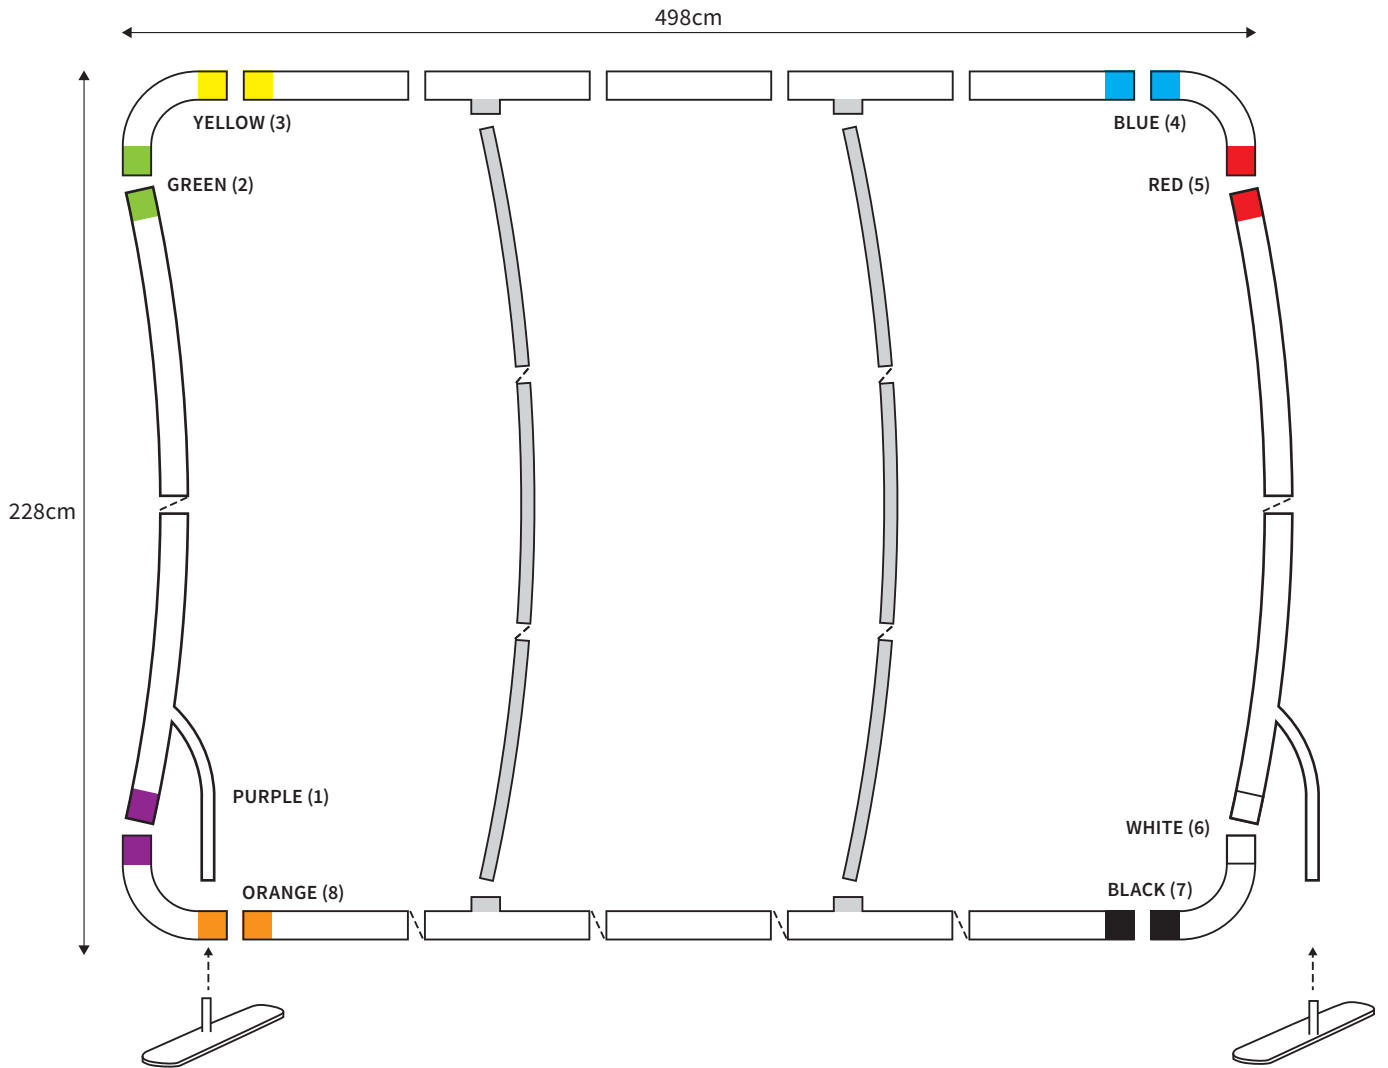

MANUAL

SHAPE ARCH
WIDTH 148cm
HEIGHT 228cm

PARTS LIST				2x	TUBE HORIZONTAL (ø 3cm)
	4x	CORNER		2x	TUBE VERTICAL (ø 3cm)
	2x	FOOT			

MANUAL

SHAPE ARCH
WIDTH 198cm
HEIGHT 228cm

PARTS LIST					
				2x	TUBE HORIZONTAL (ø 3cm)
	4x	CORNER		2x	TUBE VERTICAL (ø 3cm)
	2x	FOOT			

MANUAL

SHAPE ARCH
WIDTH 298cm
HEIGHT 228cm

PARTS LIST					
				2x	TUBE HORIZONTAL (ø 3cm)
	4x	CORNER		2x	TUBE VERTICAL (ø 3cm)
	2x	FOOT		1x	TUBE SUPPORT (ø 2cm)

MANUAL

SHAPE ARCH
WIDTH 398cm
HEIGHT 228cm

PARTS LIST

	4x	CORNER		2x	TUBE HORIZONTAL (ø 3cm)
	2x	FOOT		2x	TUBE VERTICAL (ø 3cm)
				1x	TUBE SUPPORT (ø 2cm)

MANUAL

SHAPE ARCH
WIDTH 498cm
HEIGHT 228cm

PARTS LIST

	4x	CORNER		2x	TUBE HORIZONTAL (ø 3cm)
	2x	FOOT		2x	TUBE VERTICAL (ø 3cm)
				2x	TUBE SUPPORT (ø 2cm)

MANUAL

SHAPE ARCH
WIDTH 598cm
HEIGHT 228cm

PARTS LIST

	4x	CORNER		2x	TUBE HORIZONTAL (ø 3cm)
	2x	FOOT		2x	TUBE VERTICAL (ø 3cm)
				2x	TUBE SUPPORT (ø 2cm)