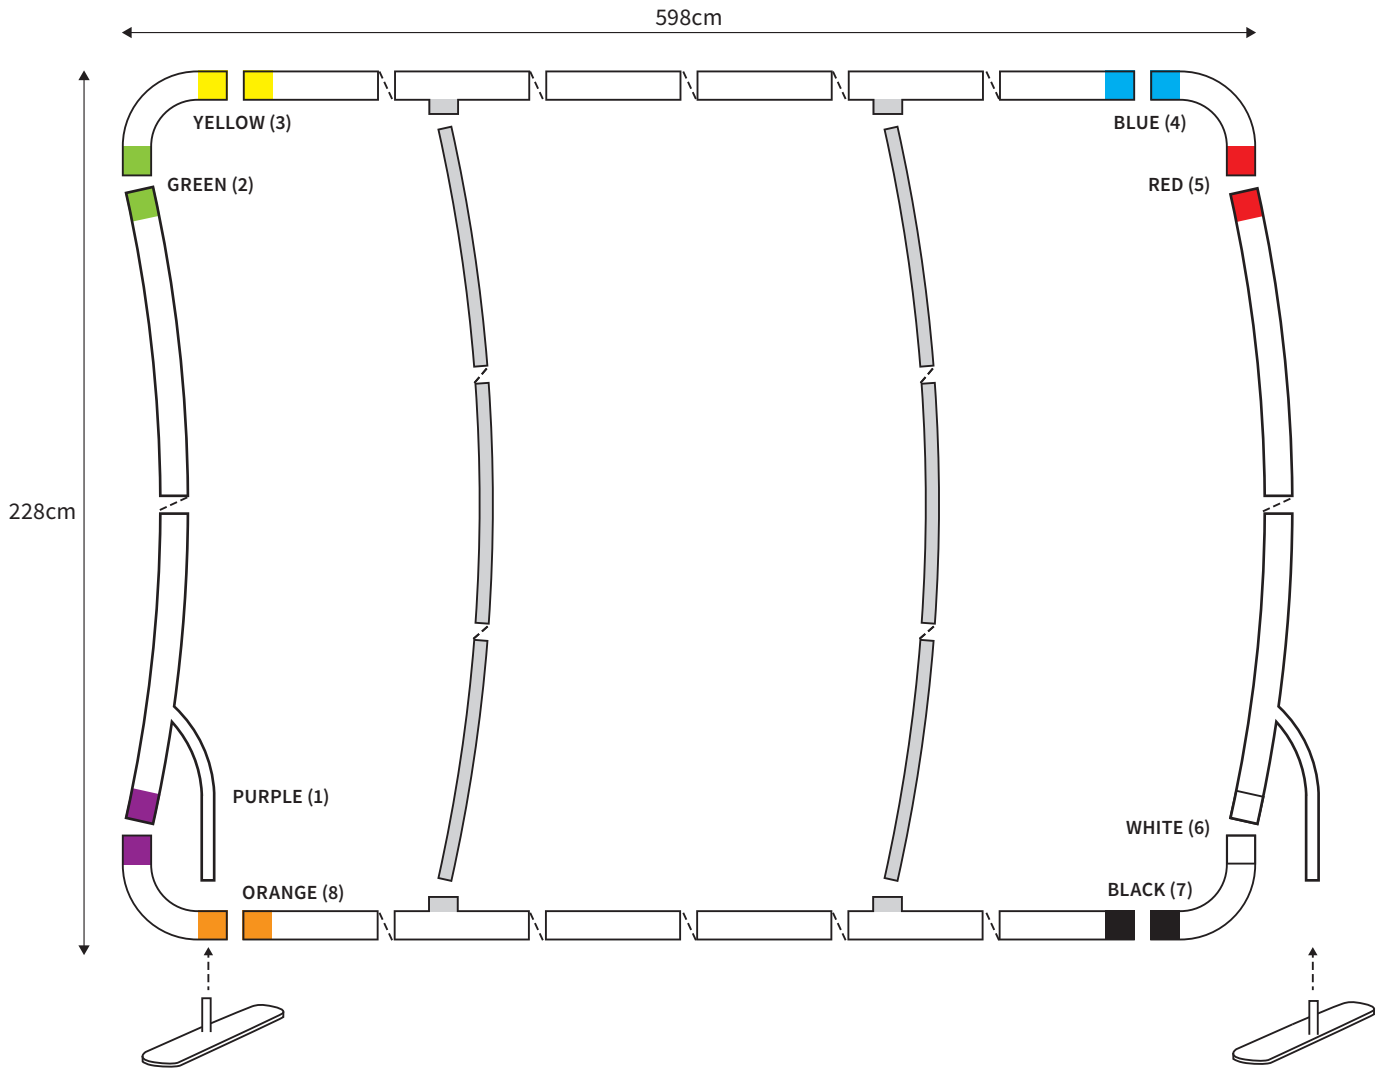

MANUAL

SHAPE ARCH
WIDTH 148cm
HEIGHT 228cm

PARTS LIST				2x	TUBE HORIZONTAL (ø 3cm)
	4x	CORNER		2x	TUBE VERTICAL (ø 3cm)
	2x	FOOT			

MANUAL

SHAPE ARCH
WIDTH 198cm
HEIGHT 228cm

PARTS LIST					
				2x	TUBE HORIZONTAL (ø 3cm)
	4x	CORNER		2x	TUBE VERTICAL (ø 3cm)
	2x	FOOT			

MANUAL

SHAPE ARCH
WIDTH 298cm
HEIGHT 228cm

PARTS LIST					
				2x	TUBE HORIZONTAL (ø 3cm)
	4x	CORNER		2x	TUBE VERTICAL (ø 3cm)
	2x	FOOT		1x	TUBE SUPPORT (ø 2cm)

MANUAL

SHAPE ARCH
WIDTH 398cm
HEIGHT 228cm

PARTS LIST

	4x	CORNER		2x	TUBE HORIZONTAL (ø 3cm)
	2x	FOOT		2x	TUBE VERTICAL (ø 3cm)
				1x	TUBE SUPPORT (ø 2cm)

MANUAL

SHAPE ARCH
WIDTH 498cm
HEIGHT 228cm

PARTS LIST

	4x	CORNER		2x	TUBE HORIZONTAL (ø 3cm)
	2x	FOOT		2x	TUBE VERTICAL (ø 3cm)
				2x	TUBE SUPPORT (ø 2cm)

MANUAL

SHAPE ARCH
WIDTH 598cm
HEIGHT 228cm

PARTS LIST

	4x	CORNER		2x	TUBE HORIZONTAL (ø 3cm)
	2x	FOOT		2x	TUBE VERTICAL (ø 3cm)
				2x	TUBE SUPPORT (ø 2cm)