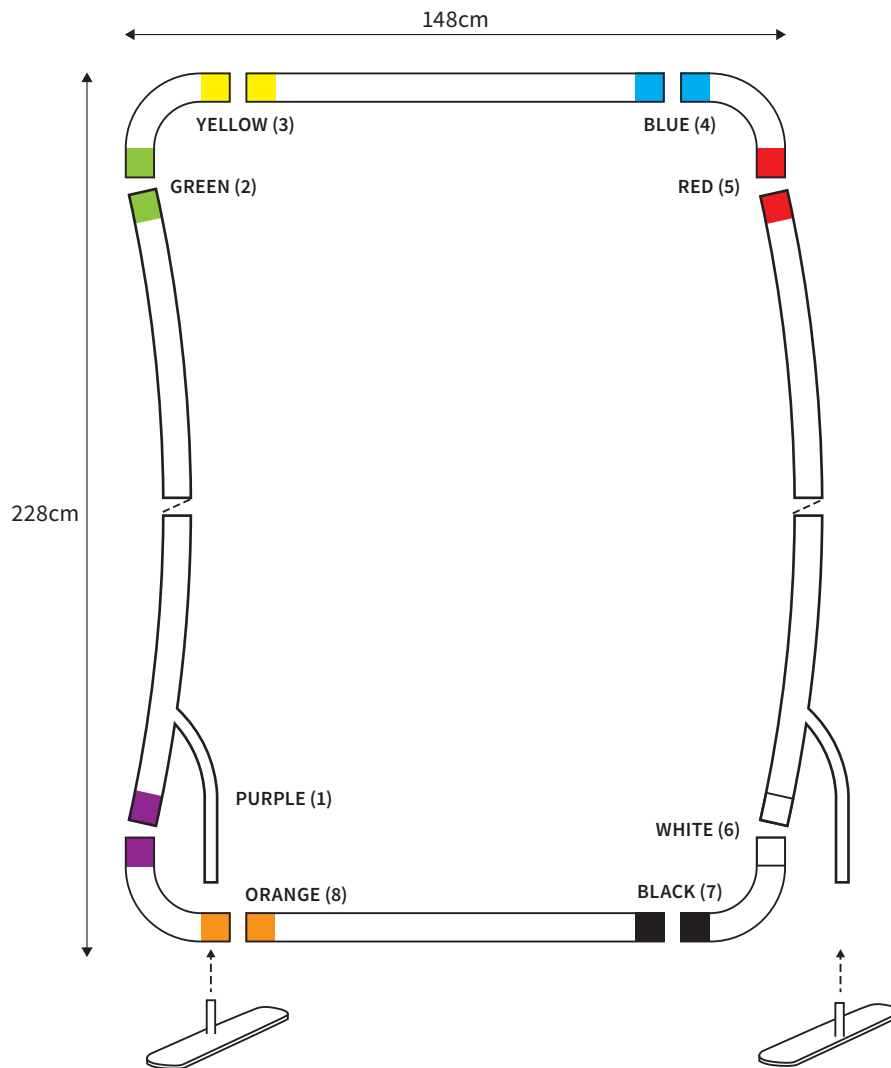

MANUAL

SHAPE ARCH
WIDTH 248cm
HEIGHT 228cm

PARTS LIST					
				2x	TUBE HORIZONTAL (ø 3cm)
	4x	CORNER		2x	TUBE VERTICAL (ø 3cm)
	2x	FOOT		1x	TUBE SUPPORT (ø 2cm)

MANUAL

SHAPE ARCH
WIDTH 98cm
HEIGHT 228cm

PARTS LIST				2x	TUBE HORIZONTAL (ø 3cm)
	4x	CORNER		2x	TUBE VERTICAL (ø 3cm)
	2x	FOOT			

MANUAL

SHAPE ARCH
WIDTH 148cm
HEIGHT 228cm

PARTS LIST				2x	TUBE HORIZONTAL (ø 3cm)
	4x	CORNER		2x	TUBE VERTICAL (ø 3cm)
	2x	FOOT			

MANUAL

SHAPE ARCH
WIDTH 198cm
HEIGHT 228cm

PARTS LIST					
				2x	TUBE HORIZONTAL (ø 3cm)
	4x	CORNER		2x	TUBE VERTICAL (ø 3cm)
	2x	FOOT			

MANUAL

SHAPE ARCH
WIDTH 298cm
HEIGHT 228cm

PARTS LIST					
				2x	TUBE HORIZONTAL (ø 3cm)
	4x	CORNER		2x	TUBE VERTICAL (ø 3cm)
	2x	FOOT		1x	TUBE SUPPORT (ø 2cm)

MANUAL

SHAPE ARCH
WIDTH 398cm
HEIGHT 228cm

PARTS LIST

	4x	CORNER		2x	TUBE HORIZONTAL (ø 3cm)
	2x	FOOT		2x	TUBE VERTICAL (ø 3cm)
				1x	TUBE SUPPORT (ø 2cm)

MANUAL

SHAPE ARCH
WIDTH 498cm
HEIGHT 228cm

PARTS LIST

	4x	CORNER		2x	TUBE HORIZONTAL (ø 3cm)
	2x	FOOT		2x	TUBE VERTICAL (ø 3cm)
				2x	TUBE SUPPORT (ø 2cm)