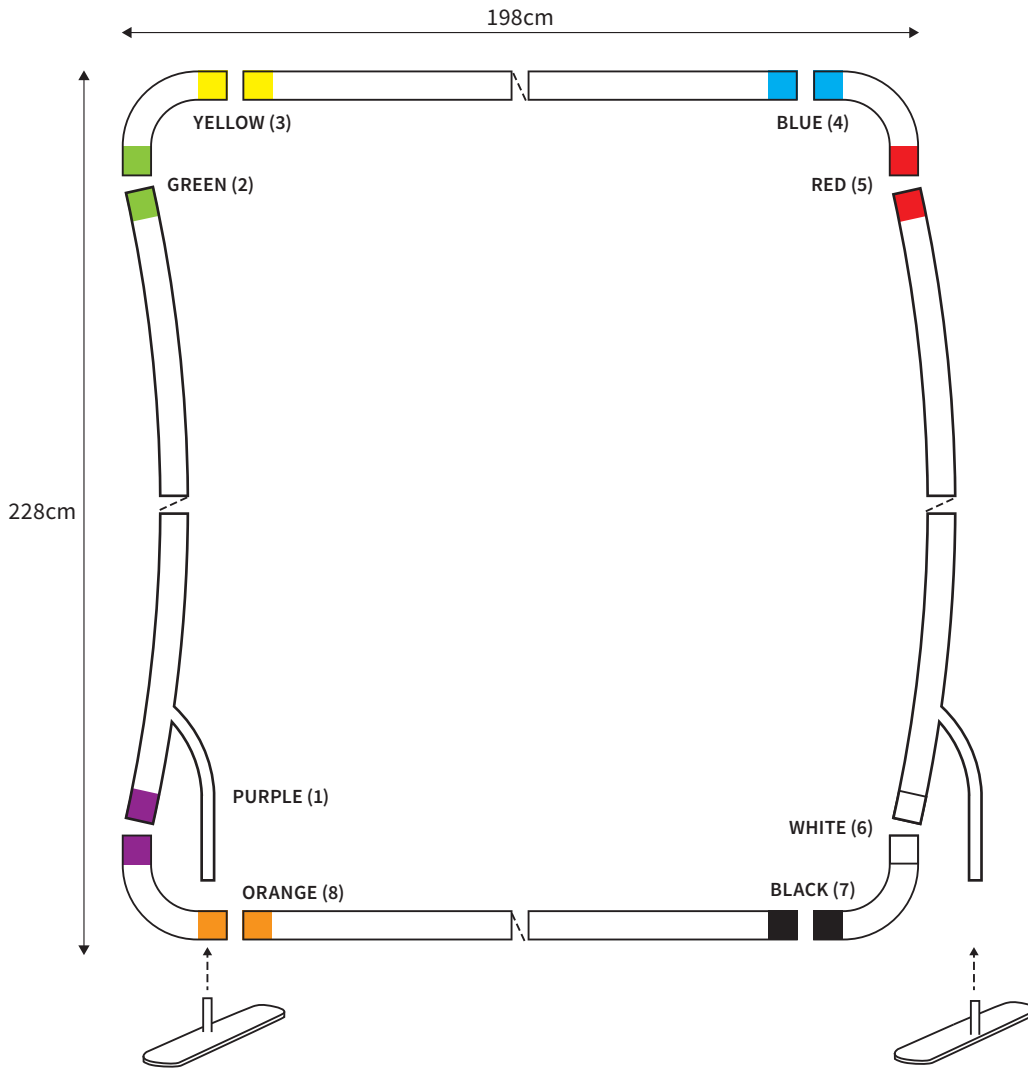

MANUAL

SHAPE ARCH
WIDTH 148cm
HEIGHT 228cm

PARTS LIST				2x	TUBE HORIZONTAL (ø 3cm)
	4x	CORNER		2x	TUBE VERTICAL (ø 3cm)
	2x	FOOT			

MANUAL

SHAPE ARCH
WIDTH 198cm
HEIGHT 228cm

PARTS LIST					
				2x	TUBE HORIZONTAL (ø 3cm)
	4x	CORNER		2x	TUBE VERTICAL (ø 3cm)
	2x	FOOT			

MANUAL

SHAPE ARCH
WIDTH 298cm
HEIGHT 228cm

PARTS LIST					
				2x	TUBE HORIZONTAL (ø 3cm)
	4x	CORNER		2x	TUBE VERTICAL (ø 3cm)
	2x	FOOT		1x	TUBE SUPPORT (ø 2cm)

MANUAL

SHAPE ARCH
WIDTH 398cm
HEIGHT 228cm

PARTS LIST

	4x	CORNER		2x	TUBE HORIZONTAL (ø 3cm)
	2x	FOOT		2x	TUBE VERTICAL (ø 3cm)
				1x	TUBE SUPPORT (ø 2cm)

MANUAL

SHAPE ARCH
WIDTH 498cm
HEIGHT 228cm

PARTS LIST

	4x	CORNER		2x	TUBE HORIZONTAL (ø 3cm)
	2x	FOOT		2x	TUBE VERTICAL (ø 3cm)
				2x	TUBE SUPPORT (ø 2cm)

MANUAL

SHAPE ARCH
WIDTH 598cm
HEIGHT 228cm

PARTS LIST

	4x	CORNER		2x	TUBE HORIZONTAL (ø 3cm)
	2x	FOOT		2x	TUBE VERTICAL (ø 3cm)
				2x	TUBE SUPPORT (ø 2cm)