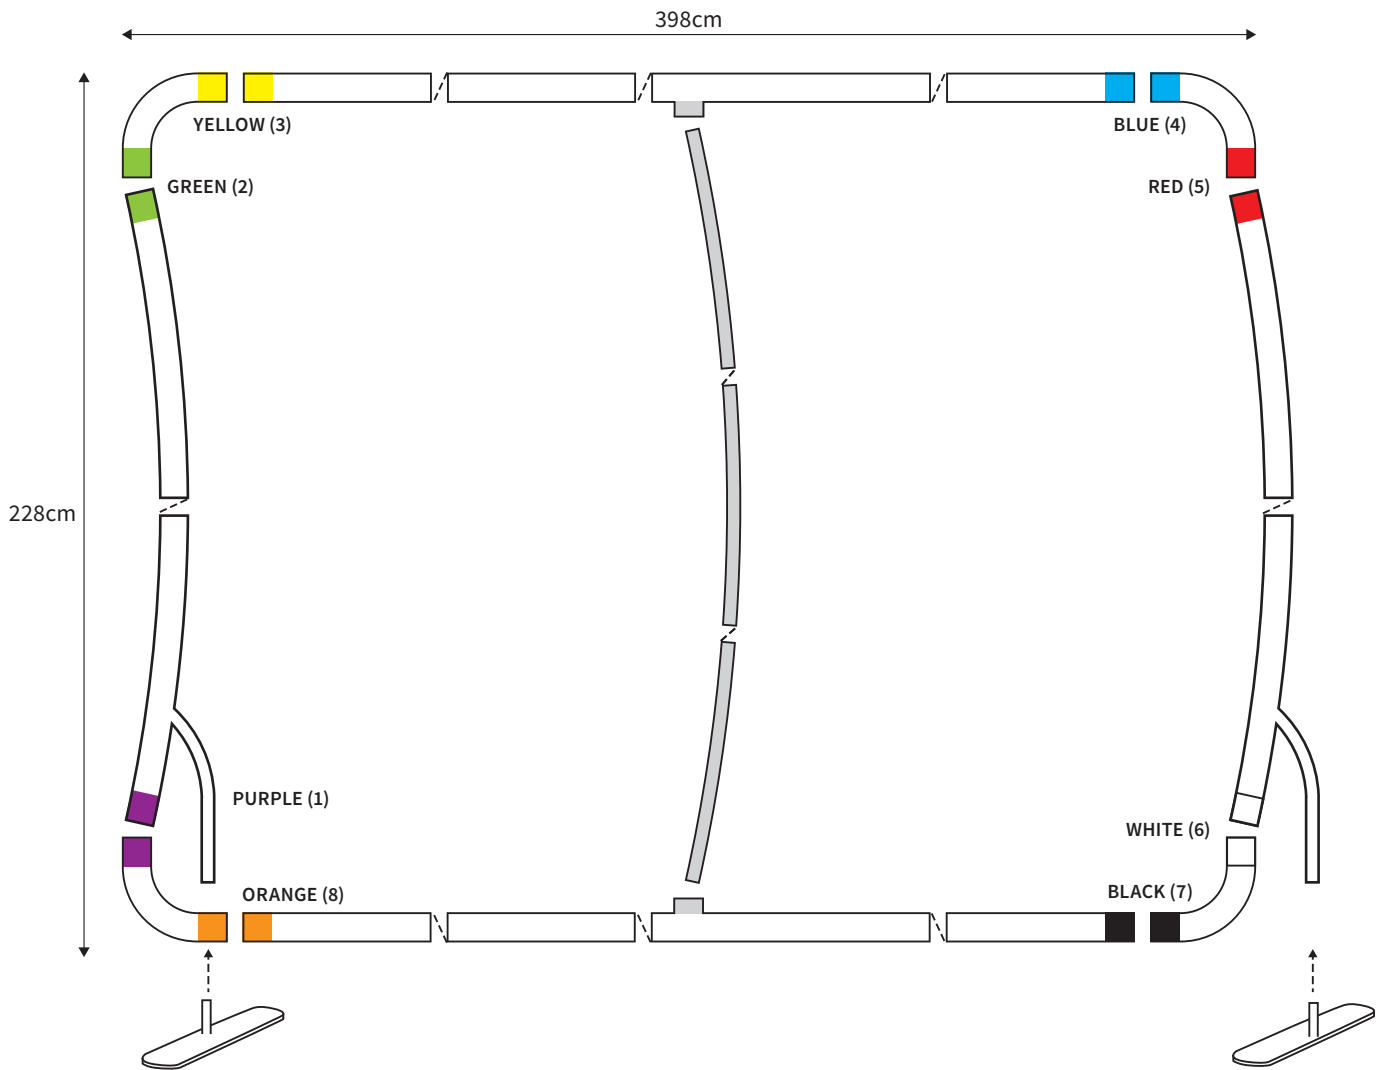

MANUAL

SHAPE ARCH
WIDTH 148cm
HEIGHT 228cm

PARTS LIST				2x	TUBE HORIZONTAL (ø 3cm)
	4x	CORNER		2x	TUBE VERTICAL (ø 3cm)
	2x	FOOT			

MANUAL

SHAPE ARCH
WIDTH 198cm
HEIGHT 228cm

PARTS LIST					
				2x	TUBE HORIZONTAL (ø 3cm)
	4x	CORNER		2x	TUBE VERTICAL (ø 3cm)
	2x	FOOT			

MANUAL

SHAPE ARCH
WIDTH 298cm
HEIGHT 228cm

PARTS LIST					
				2x	TUBE HORIZONTAL (ø 3cm)
	4x	CORNER		2x	TUBE VERTICAL (ø 3cm)
	2x	FOOT		1x	TUBE SUPPORT (ø 2cm)

MANUAL

SHAPE ARCH
WIDTH 398cm
HEIGHT 228cm

PARTS LIST

	4x	CORNER		2x	TUBE HORIZONTAL (ø 3cm)
	2x	FOOT		2x	TUBE VERTICAL (ø 3cm)
				1x	TUBE SUPPORT (ø 2cm)

MANUAL

SHAPE ARCH
WIDTH 498cm
HEIGHT 228cm

PARTS LIST

	4x	CORNER		2x	TUBE HORIZONTAL (ø 3cm)
	2x	FOOT		2x	TUBE VERTICAL (ø 3cm)
				2x	TUBE SUPPORT (ø 2cm)

MANUAL

SHAPE ARCH
WIDTH 598cm
HEIGHT 228cm

PARTS LIST

	4x	CORNER		2x	TUBE HORIZONTAL (ø 3cm)
	2x	FOOT		2x	TUBE VERTICAL (ø 3cm)
				2x	TUBE SUPPORT (ø 2cm)