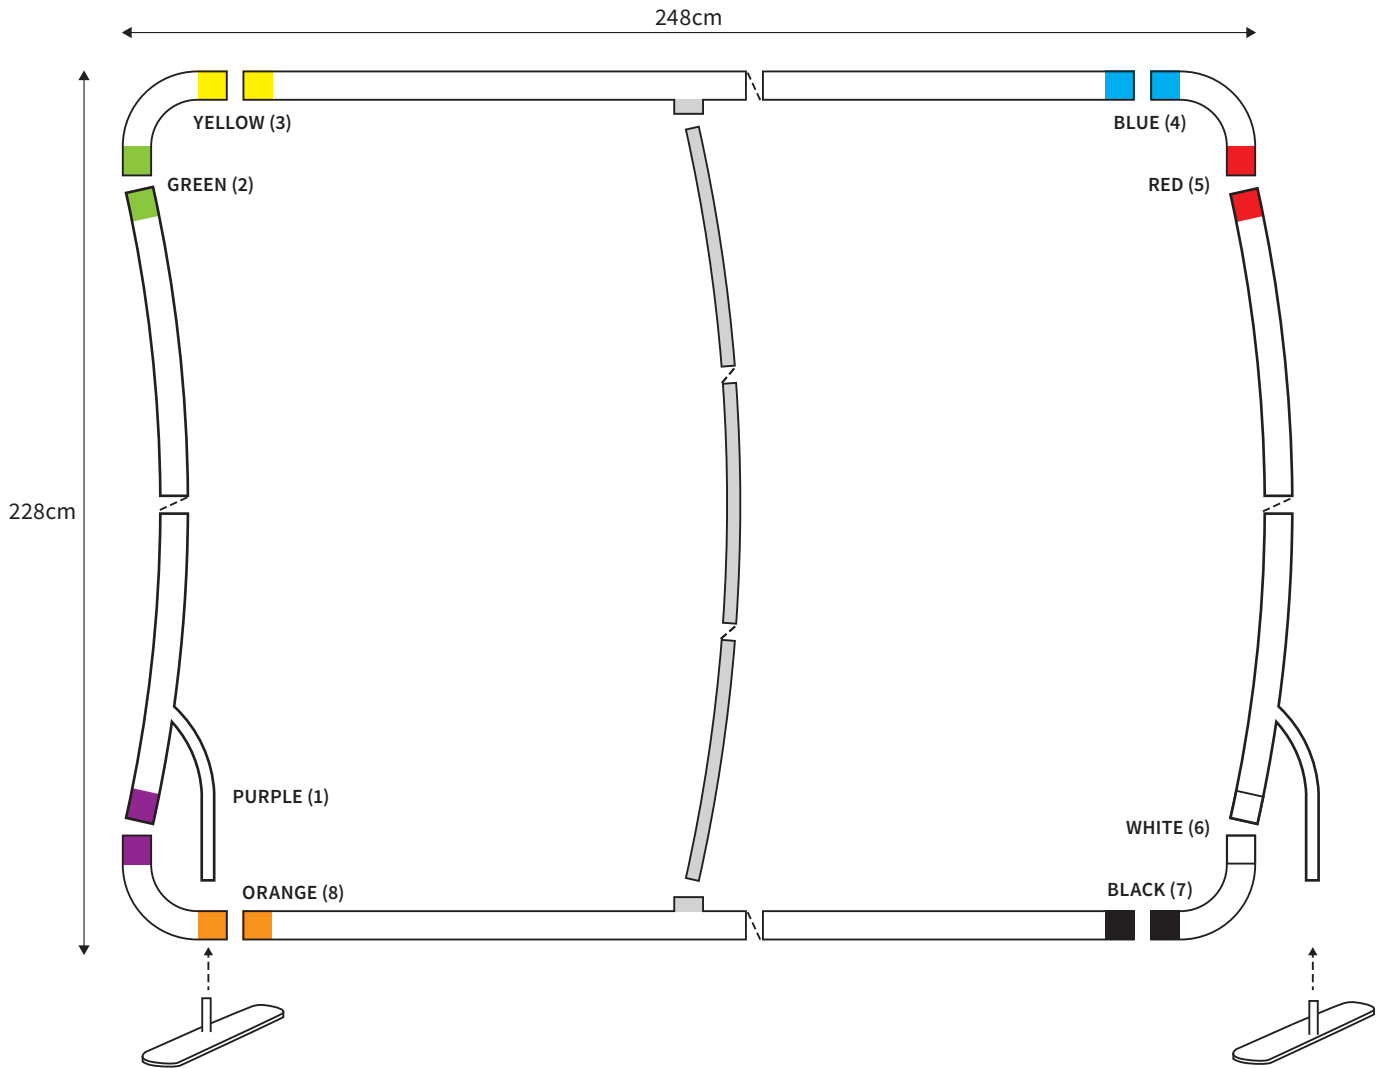

MANUAL

SHAPE ARCH
WIDTH 248cm
HEIGHT 228cm

PARTS LIST					
				2x	TUBE HORIZONTAL (ø 3cm)
	4x	CORNER		2x	TUBE VERTICAL (ø 3cm)
	2x	FOOT		1x	TUBE SUPPORT (ø 2cm)

MANUAL

SHAPE ARCH
WIDTH 98cm
HEIGHT 228cm

PARTS LIST				2x	TUBE HORIZONTAL (ø 3cm)
	4x	CORNER		2x	TUBE VERTICAL (ø 3cm)
	2x	FOOT			

MANUAL

SHAPE ARCH
WIDTH 148cm
HEIGHT 228cm

PARTS LIST				2x	TUBE HORIZONTAL (ø 3cm)
	4x	CORNER		2x	TUBE VERTICAL (ø 3cm)
	2x	FOOT			

MANUAL

SHAPE ARCH
WIDTH 198cm
HEIGHT 228cm

PARTS LIST					
				2x	TUBE HORIZONTAL (ø 3cm)
	4x	CORNER		2x	TUBE VERTICAL (ø 3cm)
	2x	FOOT			

MANUAL

SHAPE ARCH
WIDTH 298cm
HEIGHT 228cm

PARTS LIST					
				2x	TUBE HORIZONTAL (ø 3cm)
	4x	CORNER		2x	TUBE VERTICAL (ø 3cm)
	2x	FOOT		1x	TUBE SUPPORT (ø 2cm)

MANUAL

SHAPE ARCH
WIDTH 398cm
HEIGHT 228cm

PARTS LIST

MANUAL

SHAPE ARCH
WIDTH 598cm
HEIGHT 228cm

PARTS LIST

	4x	CORNER		2x	TUBE HORIZONTAL (ø 3cm)
	2x	FOOT		2x	TUBE VERTICAL (ø 3cm)
				2x	TUBE SUPPORT (ø 2cm)