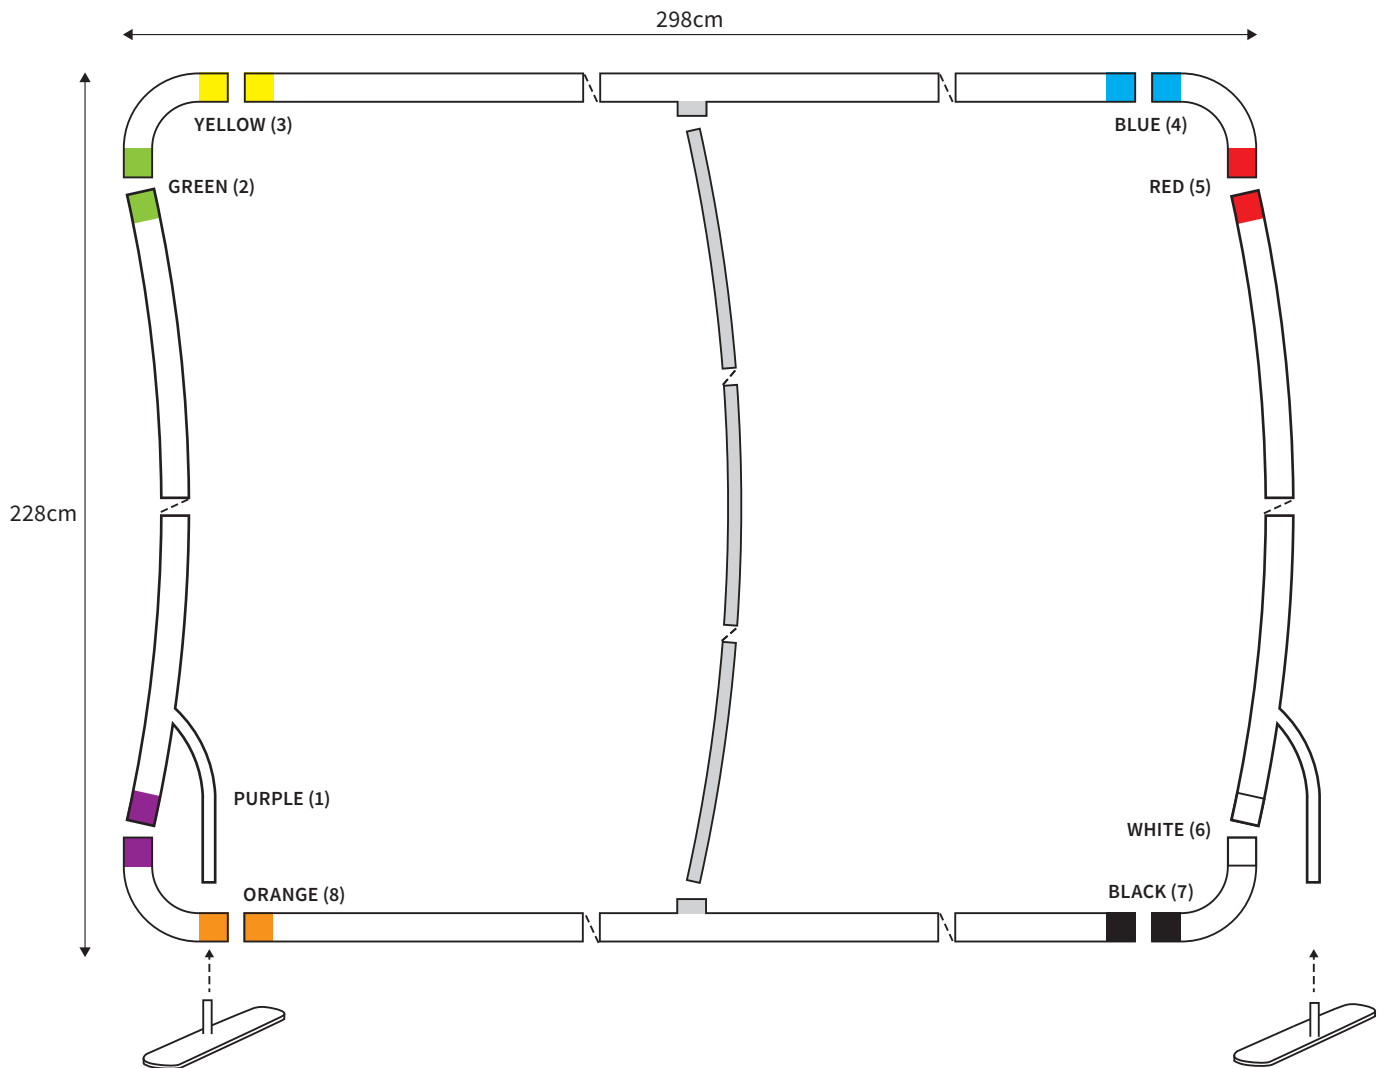

MANUAL

SHAPE ARCH
WIDTH 148cm
HEIGHT 228cm

PARTS LIST				2x	TUBE HORIZONTAL (ø 3cm)
	4x	CORNER		2x	TUBE VERTICAL (ø 3cm)
	2x	FOOT			

MANUAL

SHAPE ARCH
WIDTH 198cm
HEIGHT 228cm

PARTS LIST					
				2x	TUBE HORIZONTAL (ø 3cm)
	4x	CORNER		2x	TUBE VERTICAL (ø 3cm)
	2x	FOOT			

MANUAL

SHAPE ARCH
WIDTH 298cm
HEIGHT 228cm

PARTS LIST					
				2x	TUBE HORIZONTAL (ø 3cm)
	4x	CORNER		2x	TUBE VERTICAL (ø 3cm)
	2x	FOOT		1x	TUBE SUPPORT (ø 2cm)

MANUAL

SHAPE ARCH
WIDTH 398cm
HEIGHT 228cm

PARTS LIST

	4x	CORNER		2x	TUBE HORIZONTAL (ø 3cm)
	2x	FOOT		2x	TUBE VERTICAL (ø 3cm)
				1x	TUBE SUPPORT (ø 2cm)

MANUAL

SHAPE ARCH
WIDTH 498cm
HEIGHT 228cm

PARTS LIST

	4x	CORNER		2x	TUBE HORIZONTAL (ø 3cm)
	2x	FOOT		2x	TUBE VERTICAL (ø 3cm)
				2x	TUBE SUPPORT (ø 2cm)

MANUAL

SHAPE ARCH
WIDTH 598cm
HEIGHT 228cm

PARTS LIST

	4x	CORNER		2x	TUBE HORIZONTAL (ø 3cm)
	2x	FOOT		2x	TUBE VERTICAL (ø 3cm)
				2x	TUBE SUPPORT (ø 2cm)